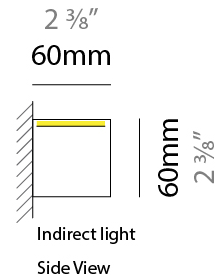

GENERAL

Series: Woodlin
 Subseries: LED60
 Partner: Tunto
 Division: Design
 Installation: Surface
 Product Type: Linear Profiles
 Mounting Location: Ceiling
 Light Distribution: Indirect

PHYSICAL

Shape: Rectangle
 Length (mm): 700
 Length (in): 27 ⁹/₁₆
 Width (mm): 60
 Width (in): 2 ³/₈
 Height (mm): 60
 Height (in): 2 ³/₈
 Diffuser: Opal
 Fixture Finish: [WAL](#) / [ASH](#) / [OAK](#) / [BLK](#) / [WHI](#)
 Fixture Material: Wood
 Primary Material: Wood

700mm 27 ⁹/₁₆"

D72017-

PROJECT

TYPE

SPECIFIER

QUANTITY

DATE

PROJECT	_____
TYPE	_____
SPECIFIER	_____
QUANTITY	_____
DATE	_____